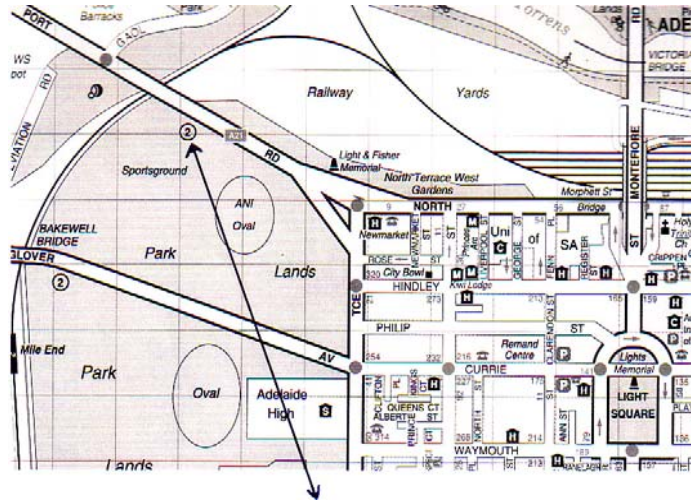

THURSDAY NIGHT
“OBEDIENCE CLASSES”

Start at 7.30pm

with Puppy Class
(Puppies 12 weeks and over)

& Classes 1, 2 & 3

Starting at 8.15pm

Advanced Classes 4 & 5
through to trialling

“Show Handling Training”

1st & 3rd Thursday
of every month
at 8.15pm

$2.00 per Class/per dog